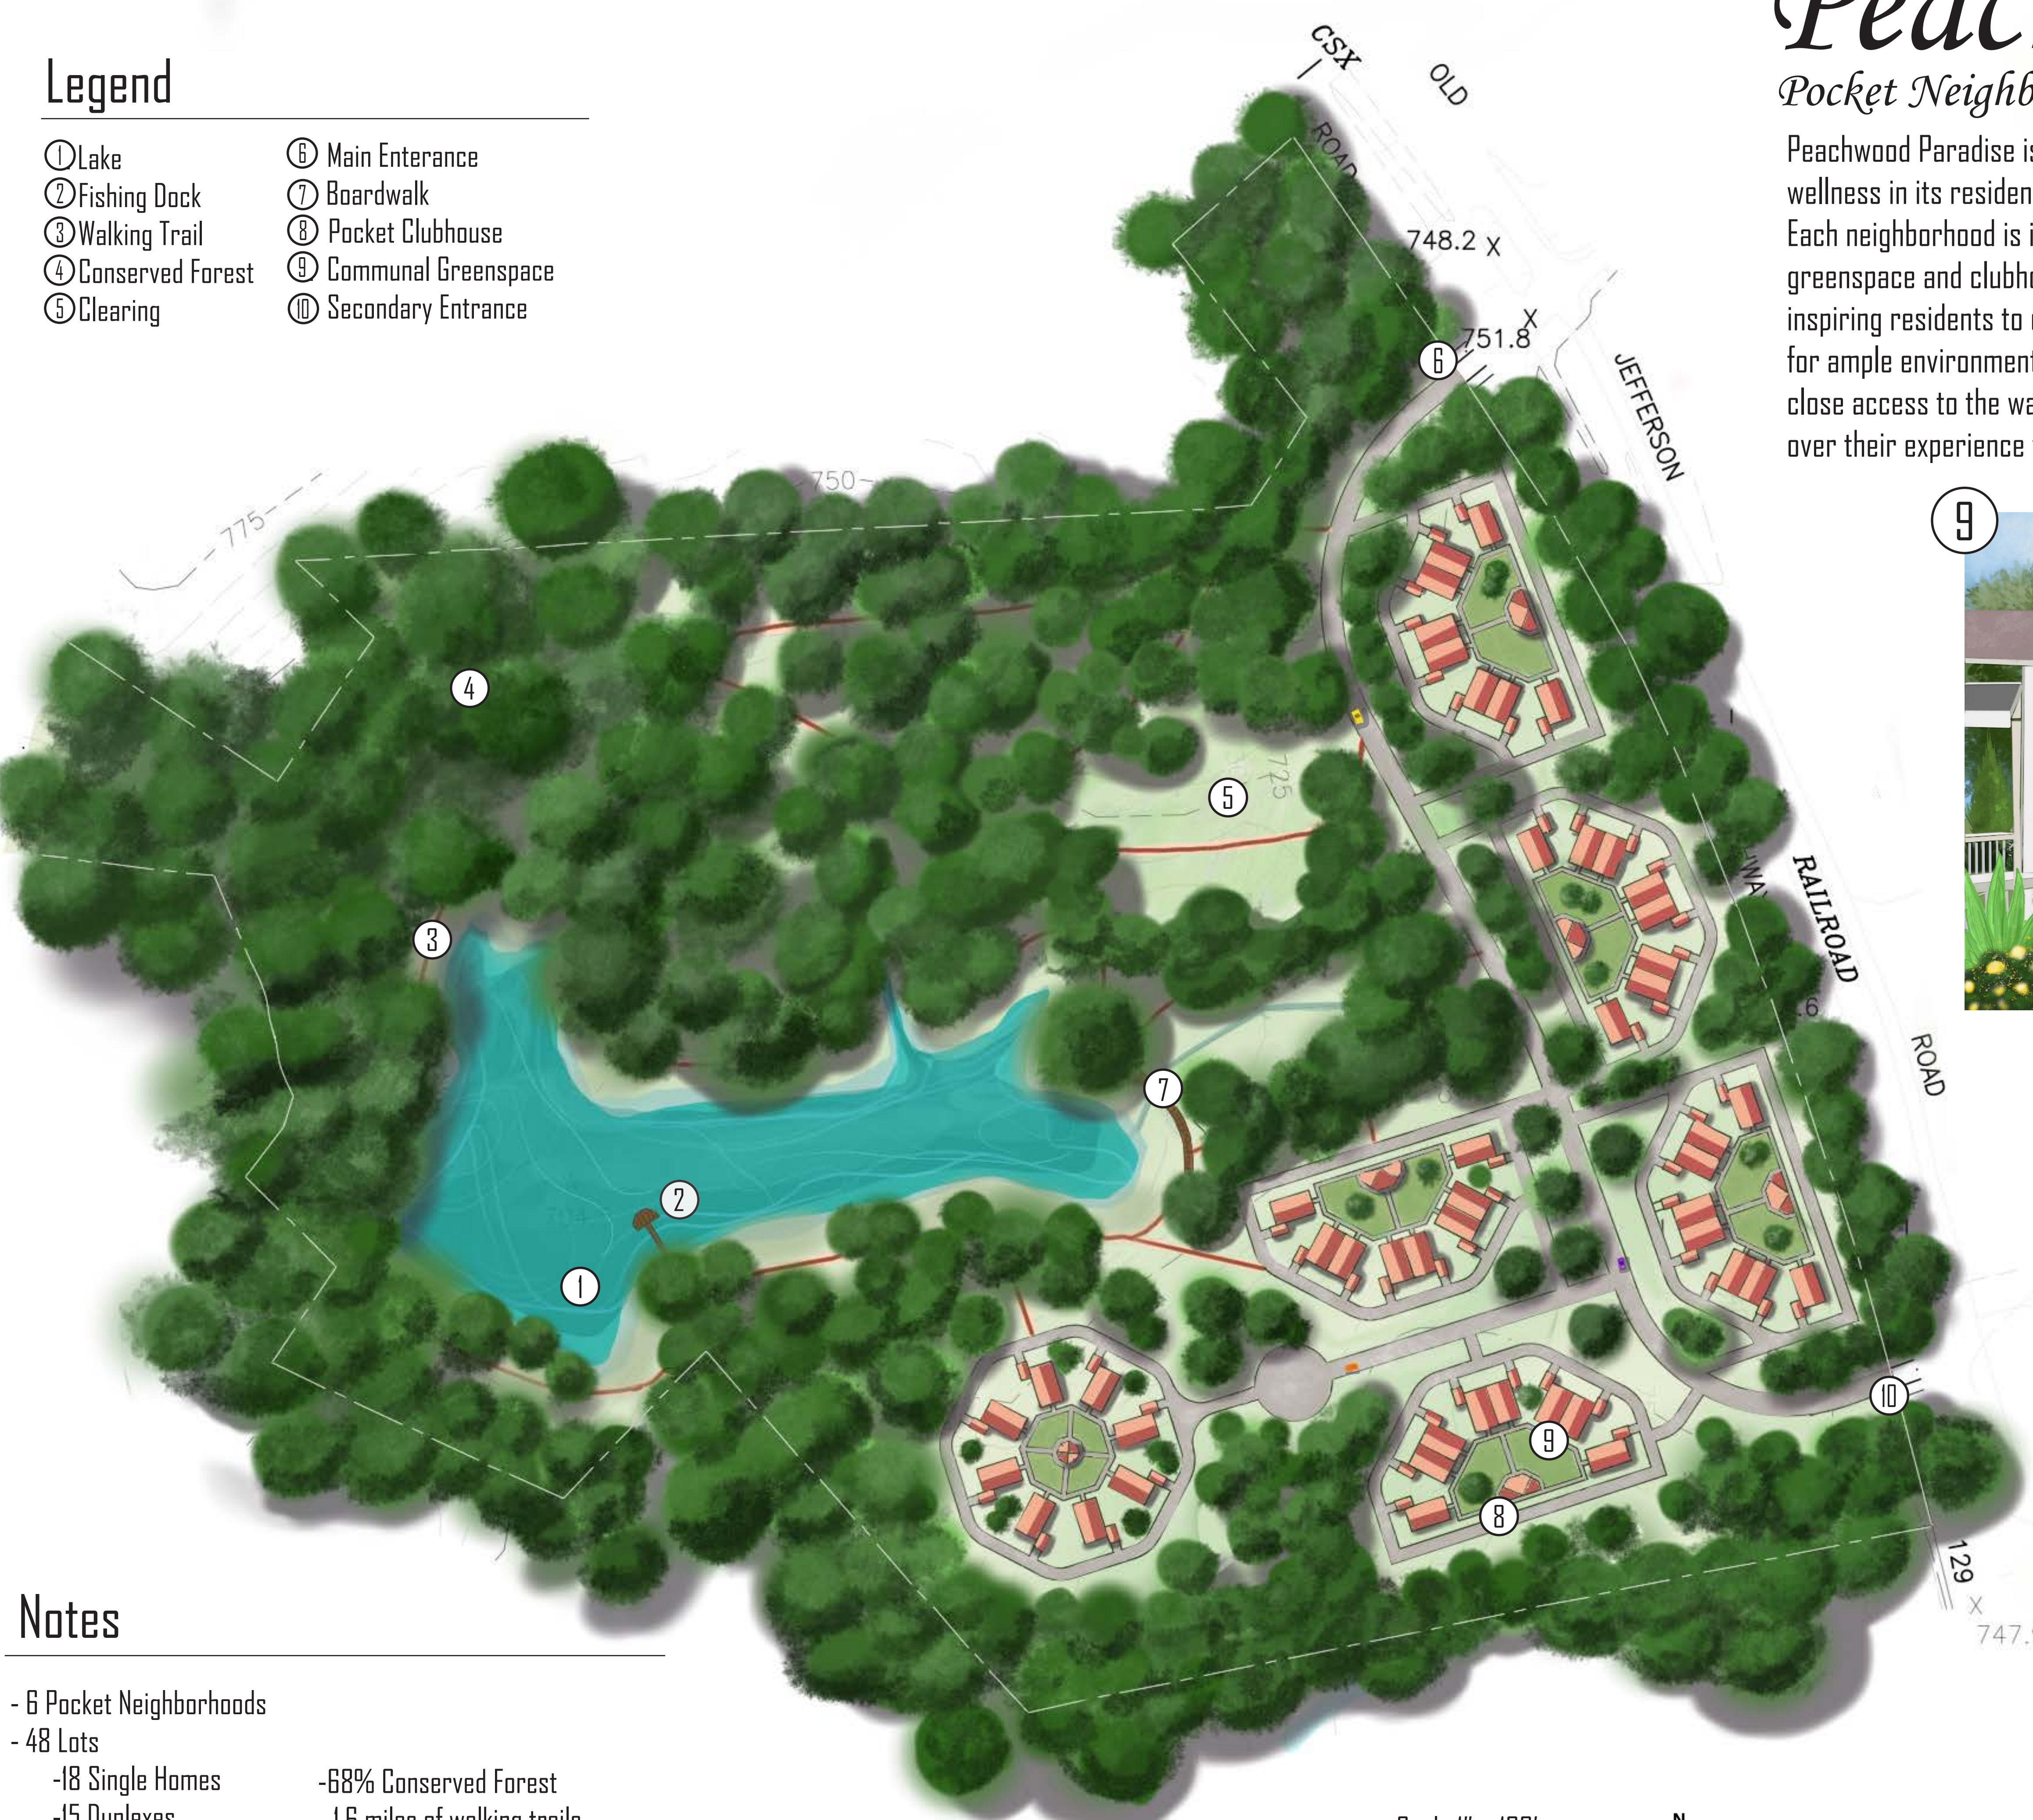

Peachwood Paradise

Pocket Neighborhood | Conservation Subdivision | Athens, GA

Peachwood Paradise is a senior living community designed to encourage active lifestyle and social wellness in its residents. The site consists of 48 houses separated into six pocket neighborhoods. Each neighborhood is intended to feel private from one another and possess their own communal greenspace and clubhouse for events and gatherings. Walking trails connect residents to the forest inspiring residents to experience nature and stay active. Over 68% of the original forest is conserved for ample environmental encounters. Additional elements along the trail include a dock that allows close access to the water, a boardwalk, and a forest clearing that give users variety and autonomy over their experience through the community.

Legend

- ① Lake
- ② Fishing Dock
- ③ Walking Trail
- ④ Conserved Forest
- ⑤ Clearing
- ⑥ Main Entrance
- ⑦ Boardwalk
- ⑧ Pocket Clubhouse
- ⑨ Communal Greenspace
- ⑩ Secondary Entrance

Pocket Neighborhoods foster a strong sense of community in Peachwood Paradise residents

Nature Trails connect the site and offer residents outlets for activity, stress relief, and rest

Notes

- 6 Pocket Neighborhoods
- 48 Lots
- 18 Single Homes
- 15 Duplexes
- 68% Conserved Forest
- 1.6 miles of walking trails